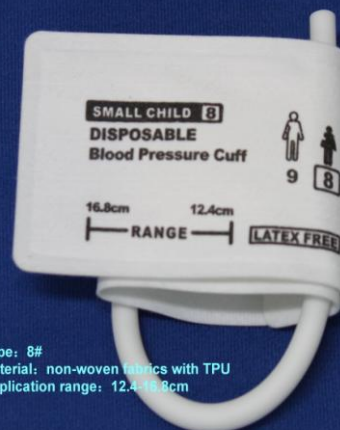

Disposable non-woven cuff

Type: 1#
Material: non-woven fabrics with TPU
Application range: 3.3-5.6cm

Type: 2#
Material: non-woven fabrics with TPU
Application range: 4.2-7.1cm

Type: 3#
Material: non-woven fabrics with TPU
Application range: 5-10.5cm

Type: 4#
Material: non-woven fabrics with TPU
Application range: 6.9-11.7cm

Type: 5#
Material: non-woven fabrics with TPU
Application range: 8.9-15cm

Type: 6#
Material: non-woven fabrics with TPU
Application range: 7.7-10.5cm

Type: 7#
Material: non-woven fabrics with TPU
Application range: 9.8-13.3cm

Type: 8#
Material: non-woven fabrics with TPU
Application range: 12.4-16.8cm

Type: 9#
Material: non-woven fabrics with TPU
Application Range: 15.8-21.3cm

Type: 10#
Material: non-woven fabrics with TPU
Application range: 20-27cm

Note: The printing colour can be changed with the customers' need (If it is the special colour, we have the requirement of MOQ) .