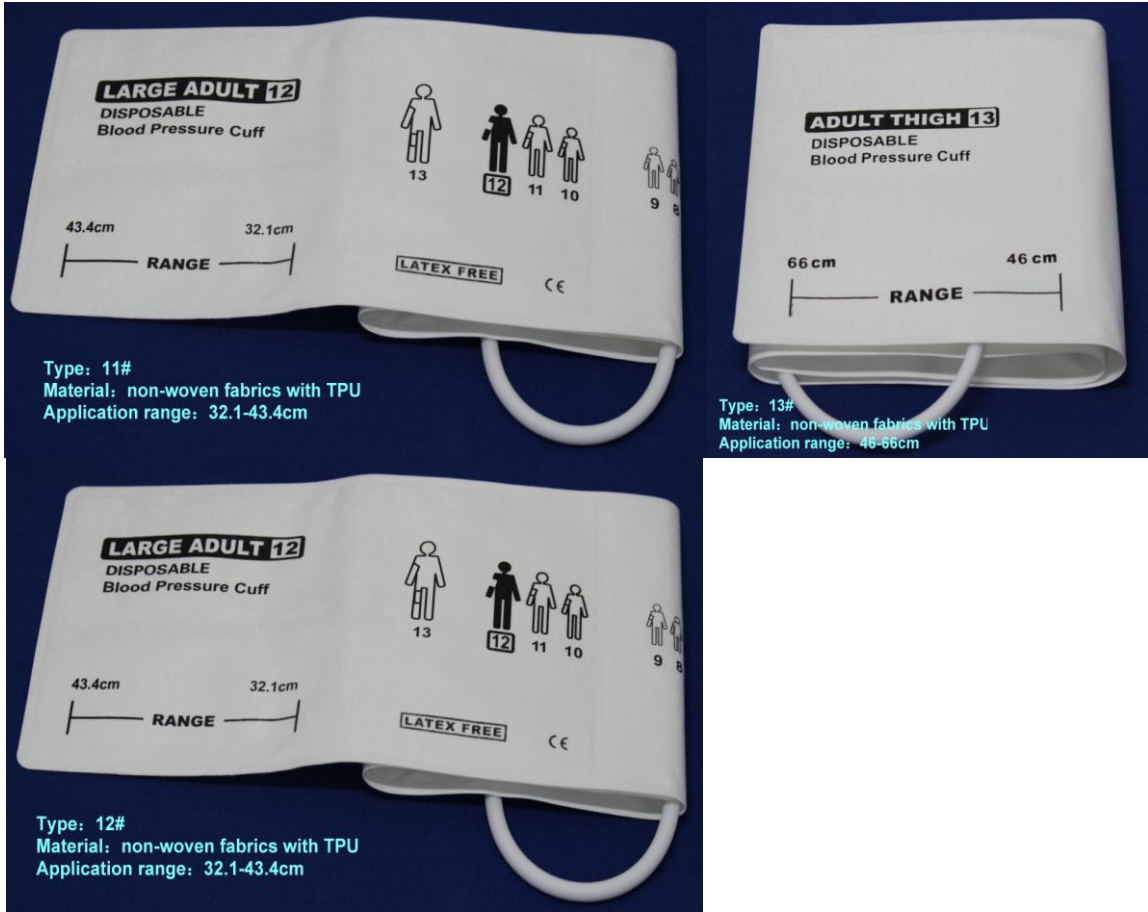

Disposable non-woven cuff

Type: 1#
Material: non-woven fabrics with TPU
Application range: 3.3-5.6cm

Type: 2#
Material: non-woven fabrics with TPU
Application range: 4.2-7.1cm

Type: 3#
Material: non-woven fabrics with TPU
Application range: 5-10.5cm

Type: 4#
Material: non-woven fabrics with TPU
Application range: 6.9-11.7cm

Type: 5#
Material: non-woven fabrics with TPU
Application range: 8.9-15cm

Type: 6#
Material: non-woven fabrics with TPU
Application range: 7.7-10.5cm

Type: 7#
Material: non-woven fabrics with TPU
Application range: 9.8-13.3cm

Type: 8#
Material: non-woven fabrics with TPU
Application range: 12.4-16.8cm

Type: 9#
Material: non-woven fabrics with TPU
Application Range: 15.8-21.3cm

Type: 10#
Material: non-woven fabrics with TPU
Application range: 20-27cm

Note: The printing colour can be changed with the customers' need (If it is the special colour, we have the requirement of MOQ) .